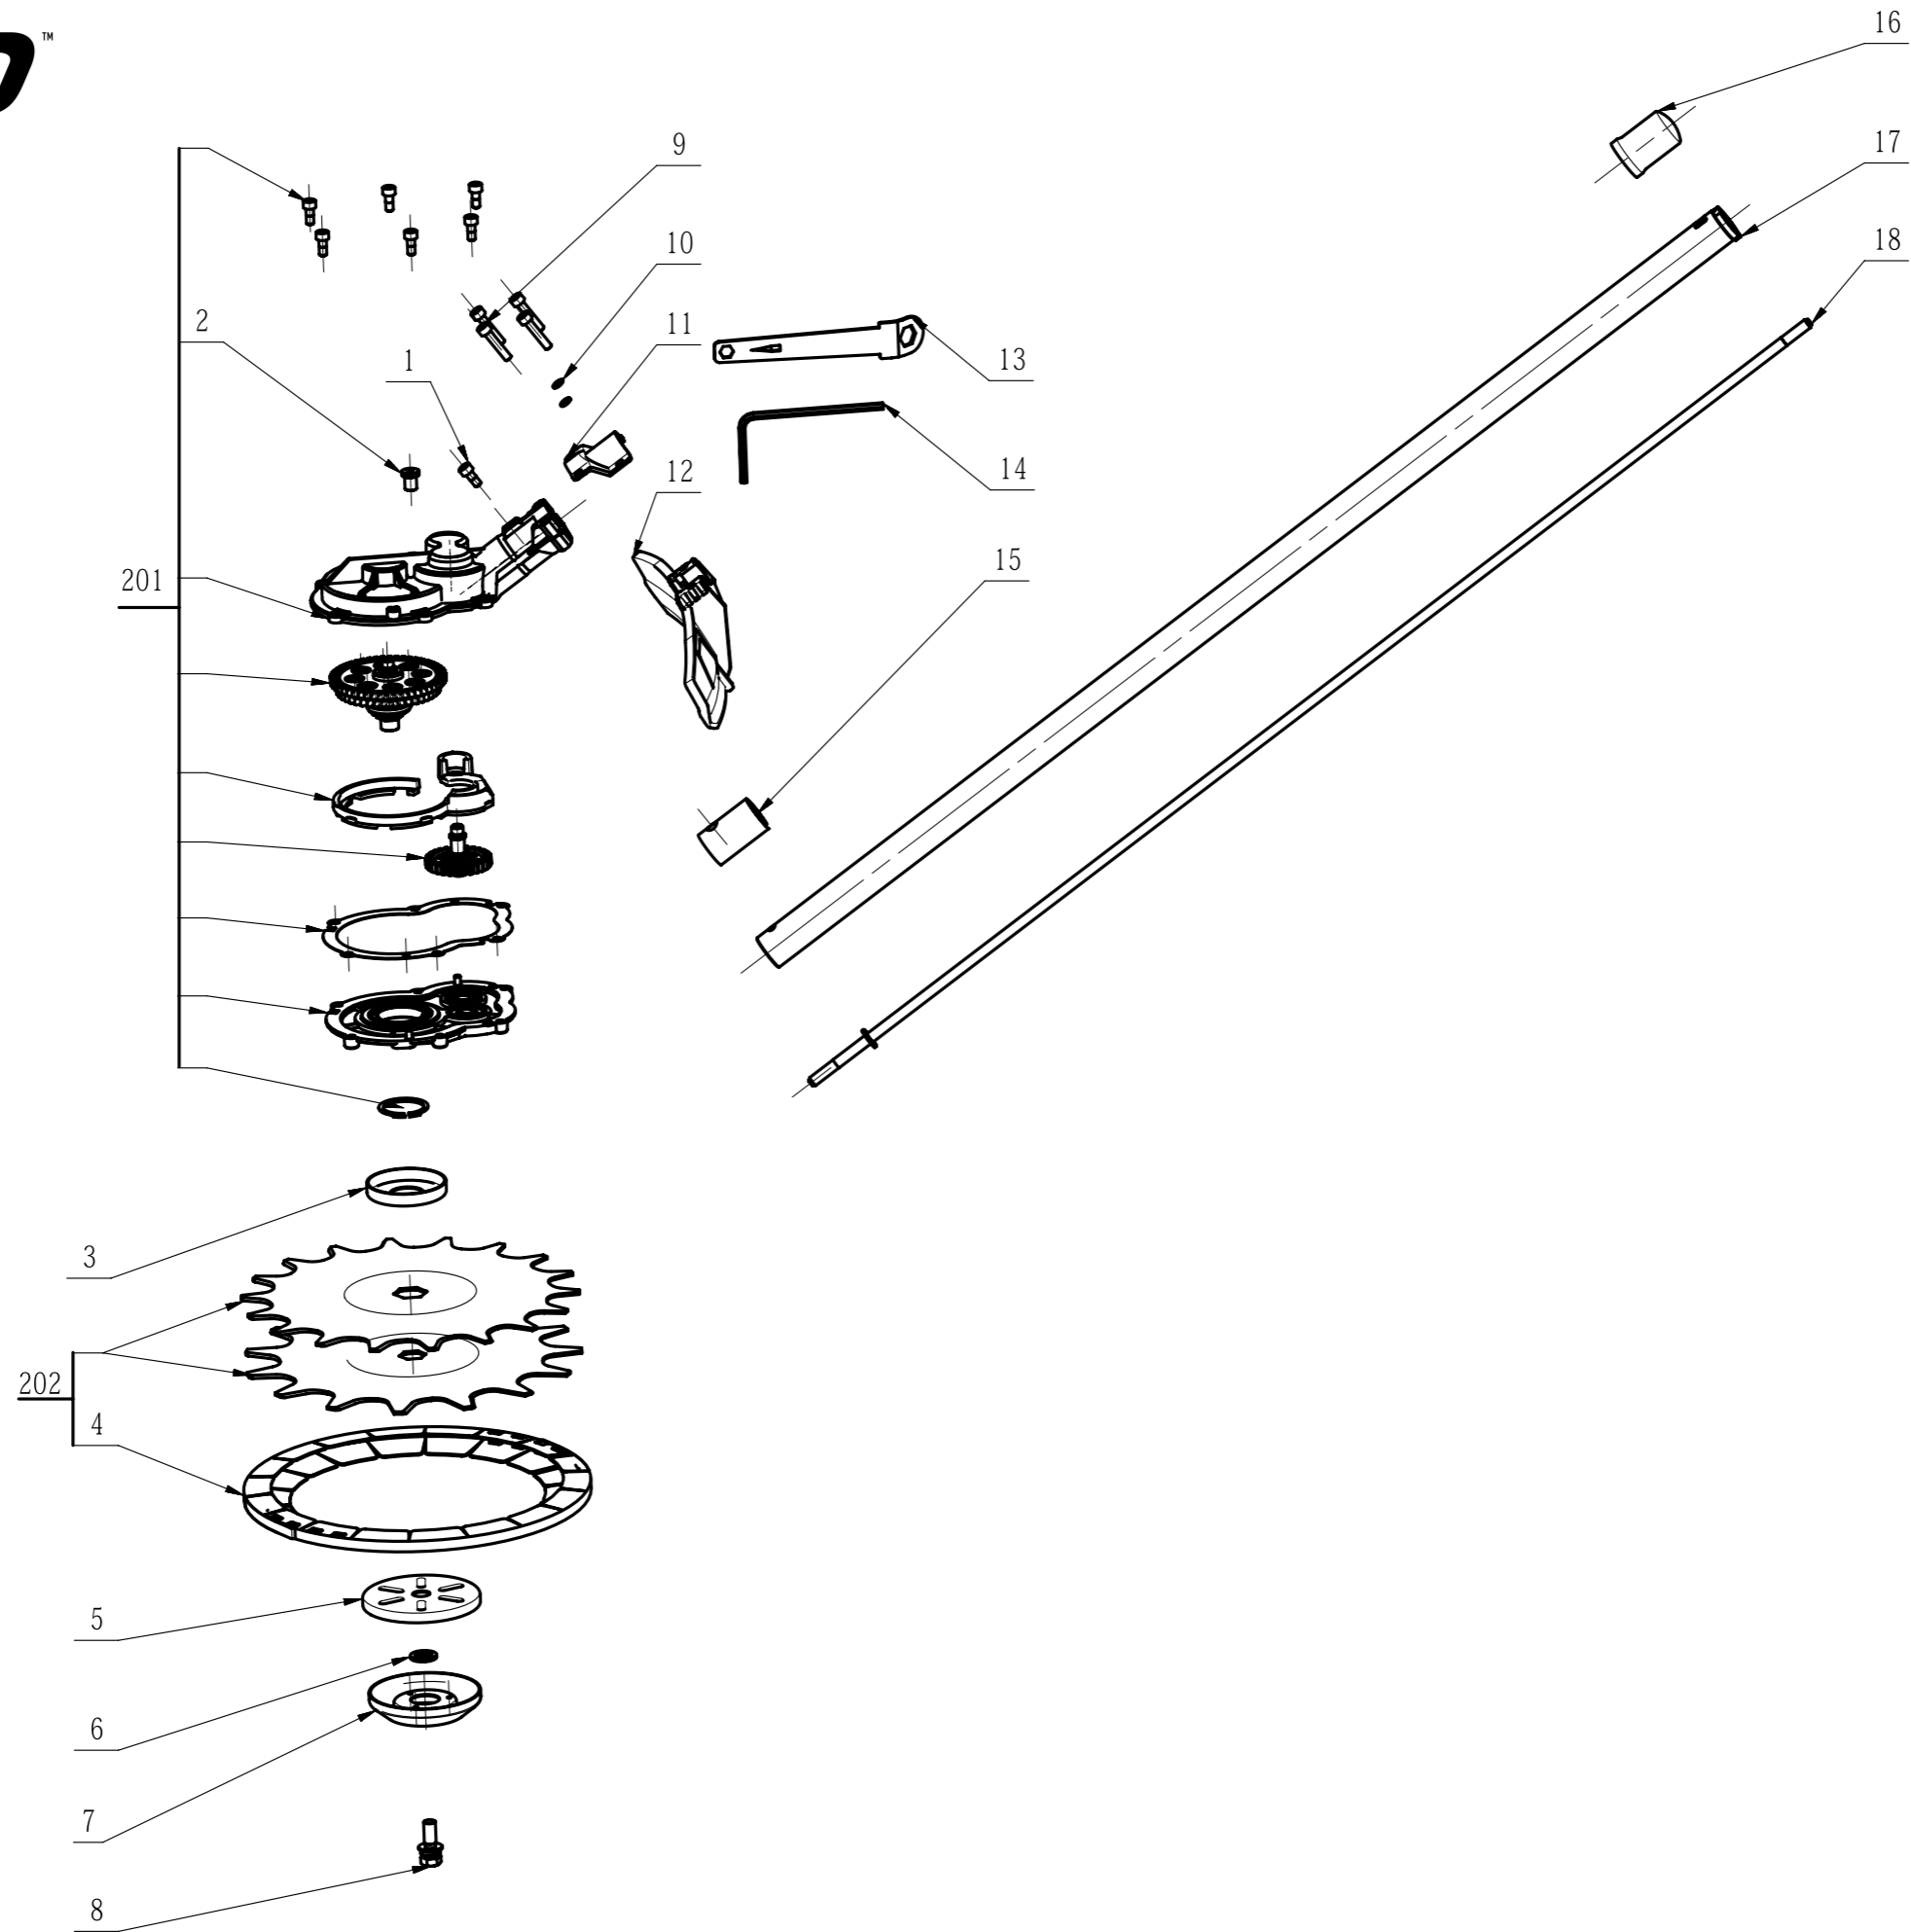

Product Description: Multi Head Rotocut Attachment
Model Number: RTA2320
Service Item Number: F850073001S01
Version: A
Issue Date: 2025/07/31

Service Part List_RT A2320_Ver sion A

No.	Product Model#	Part Number	Description	Qty
1	RTA2320	5620018003	Hexagon Socket Screw	7
2	RTA2320	5620606001	Hexagon Socket Screw	1
3	RTA2320	3706783001	Upper Blade Cover	1
4	RTA2320	3129998001	Sheath	2
5	RTA2320	3706784001	Under Blade Cover	1
6	RTA2320	5650690001	Plain Washer	1
7	RTA2320	2826120001	Gliding Bowl ASSY	1
8	RTA2320	5620705001	Screw and Washer	1
9	RTA2320	5620216003	Hexagon Socket Screw	4
10	RTA2320	5650015012	Spring Washer	2
11	RTA2320	3705712001	Fixing Board	1
12	RTA2320	2826928001	Guard Assembly	1
13	RTA2320	3700664001	Wrench	1
14	RTA2320	5680164001	Inner Hexagon Spanner	1
15	RTA2320	3707046001	Bush	1
16	RTA2320	3128734001	Sleeve	1
17	RTA2320	2824590018	Connecting Tube ASSY	1
18	RTA2320	2824792002	Shaft Assembly	1
201	RTA2320	2826929001	Gear Case ASSY	1
202	RTA2320	2827217001	Blade Set	1