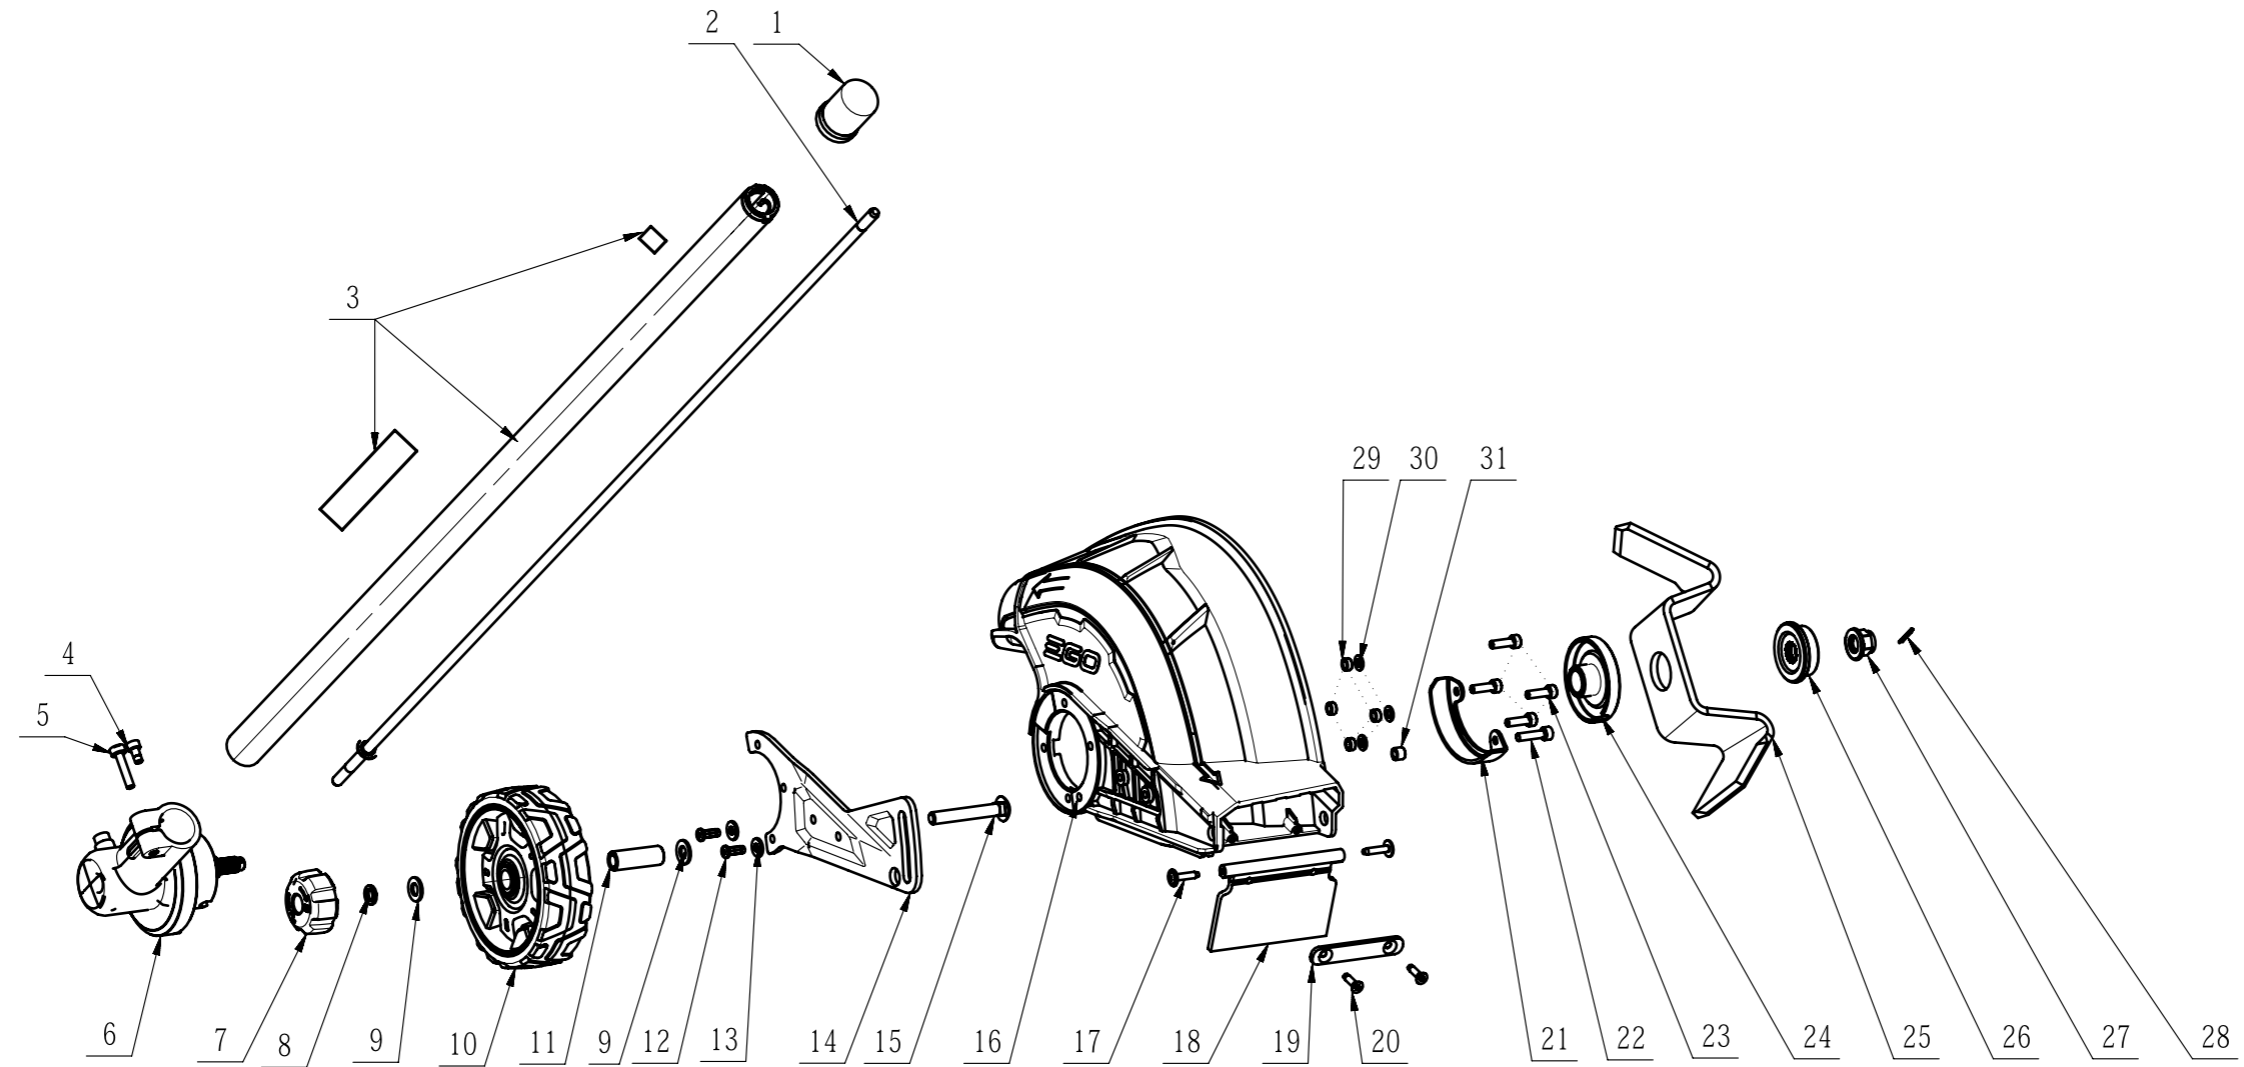

Product Description: Bed Redefiner Attachment  
Model Number: BRA0820  
Service Item Number: F850072001S01  
Version: A  
Issue Date: 2025/09/07

## Service Part List\_BRA0820\_Version A

No.	Product Model#	Part Number	Description	Qty
1	BRA0820	3128734001	Sleeve	1
2	BRA0820	2824792002	Shaft Assembly	1
3	BRA0820	2852949002	Connecting Tube Assembly	1
4	BRA0820	5620213003	Hexagon Socket Screw	1
5	BRA0820	5620550005	Hexagon Socket Screw	1
6	BRA0820	2790979001	Gear Case Assembly	1
7	BRA0820	3402815001	Knob	1
8	BRA0820	5650026005	Spring Washer	1
9	BRA0820	5650025001	Plain Washer	2
10	BRA0820	2824793001	Wheel Assembly	1
11	BRA0820	3552519001	Screw Sleeve	1
12	BRA0820	5610304001	Thread Forming Screw	2
13	BRA0820	5650166002	Washer	2
14	BRA0820	3710583001	Height Adjustment Plate	1
15	BRA0820	5640245001	Square Neck Bolt	1
16	BRA0820	3137406001	Guard	1
17	BRA0820	5610893001	Hexalobular Socket Pan Head Flange	2
18	BRA0820	3137405001	Splash Guard	1
19	BRA0820	3707425001	Baffle	1
20	BRA0820	5611038003	Hexalobular Socket Tapping Screw	2
21	BRA0820	3710582001	Guide Rail	1
22	BRA0820	5610653003	Screw	4
23	BRA0820	5620434003	Hexagon Socket Screw	1
24	BRA0820	3570736001	Spline Housing	1
25	BRA0820	3710584001	Blade	1
26	BRA0820	3570735001	Spline Housing	1
27	BRA0820	5630292001	Nut	1
28	BRA0820	5670436003	Split Pin	1
29	BRA0820	3580820001	Bushing	4
30	BRA0820	5650013006	Plain Washer	3
31	BRA0820	3580819001	Bushing	1