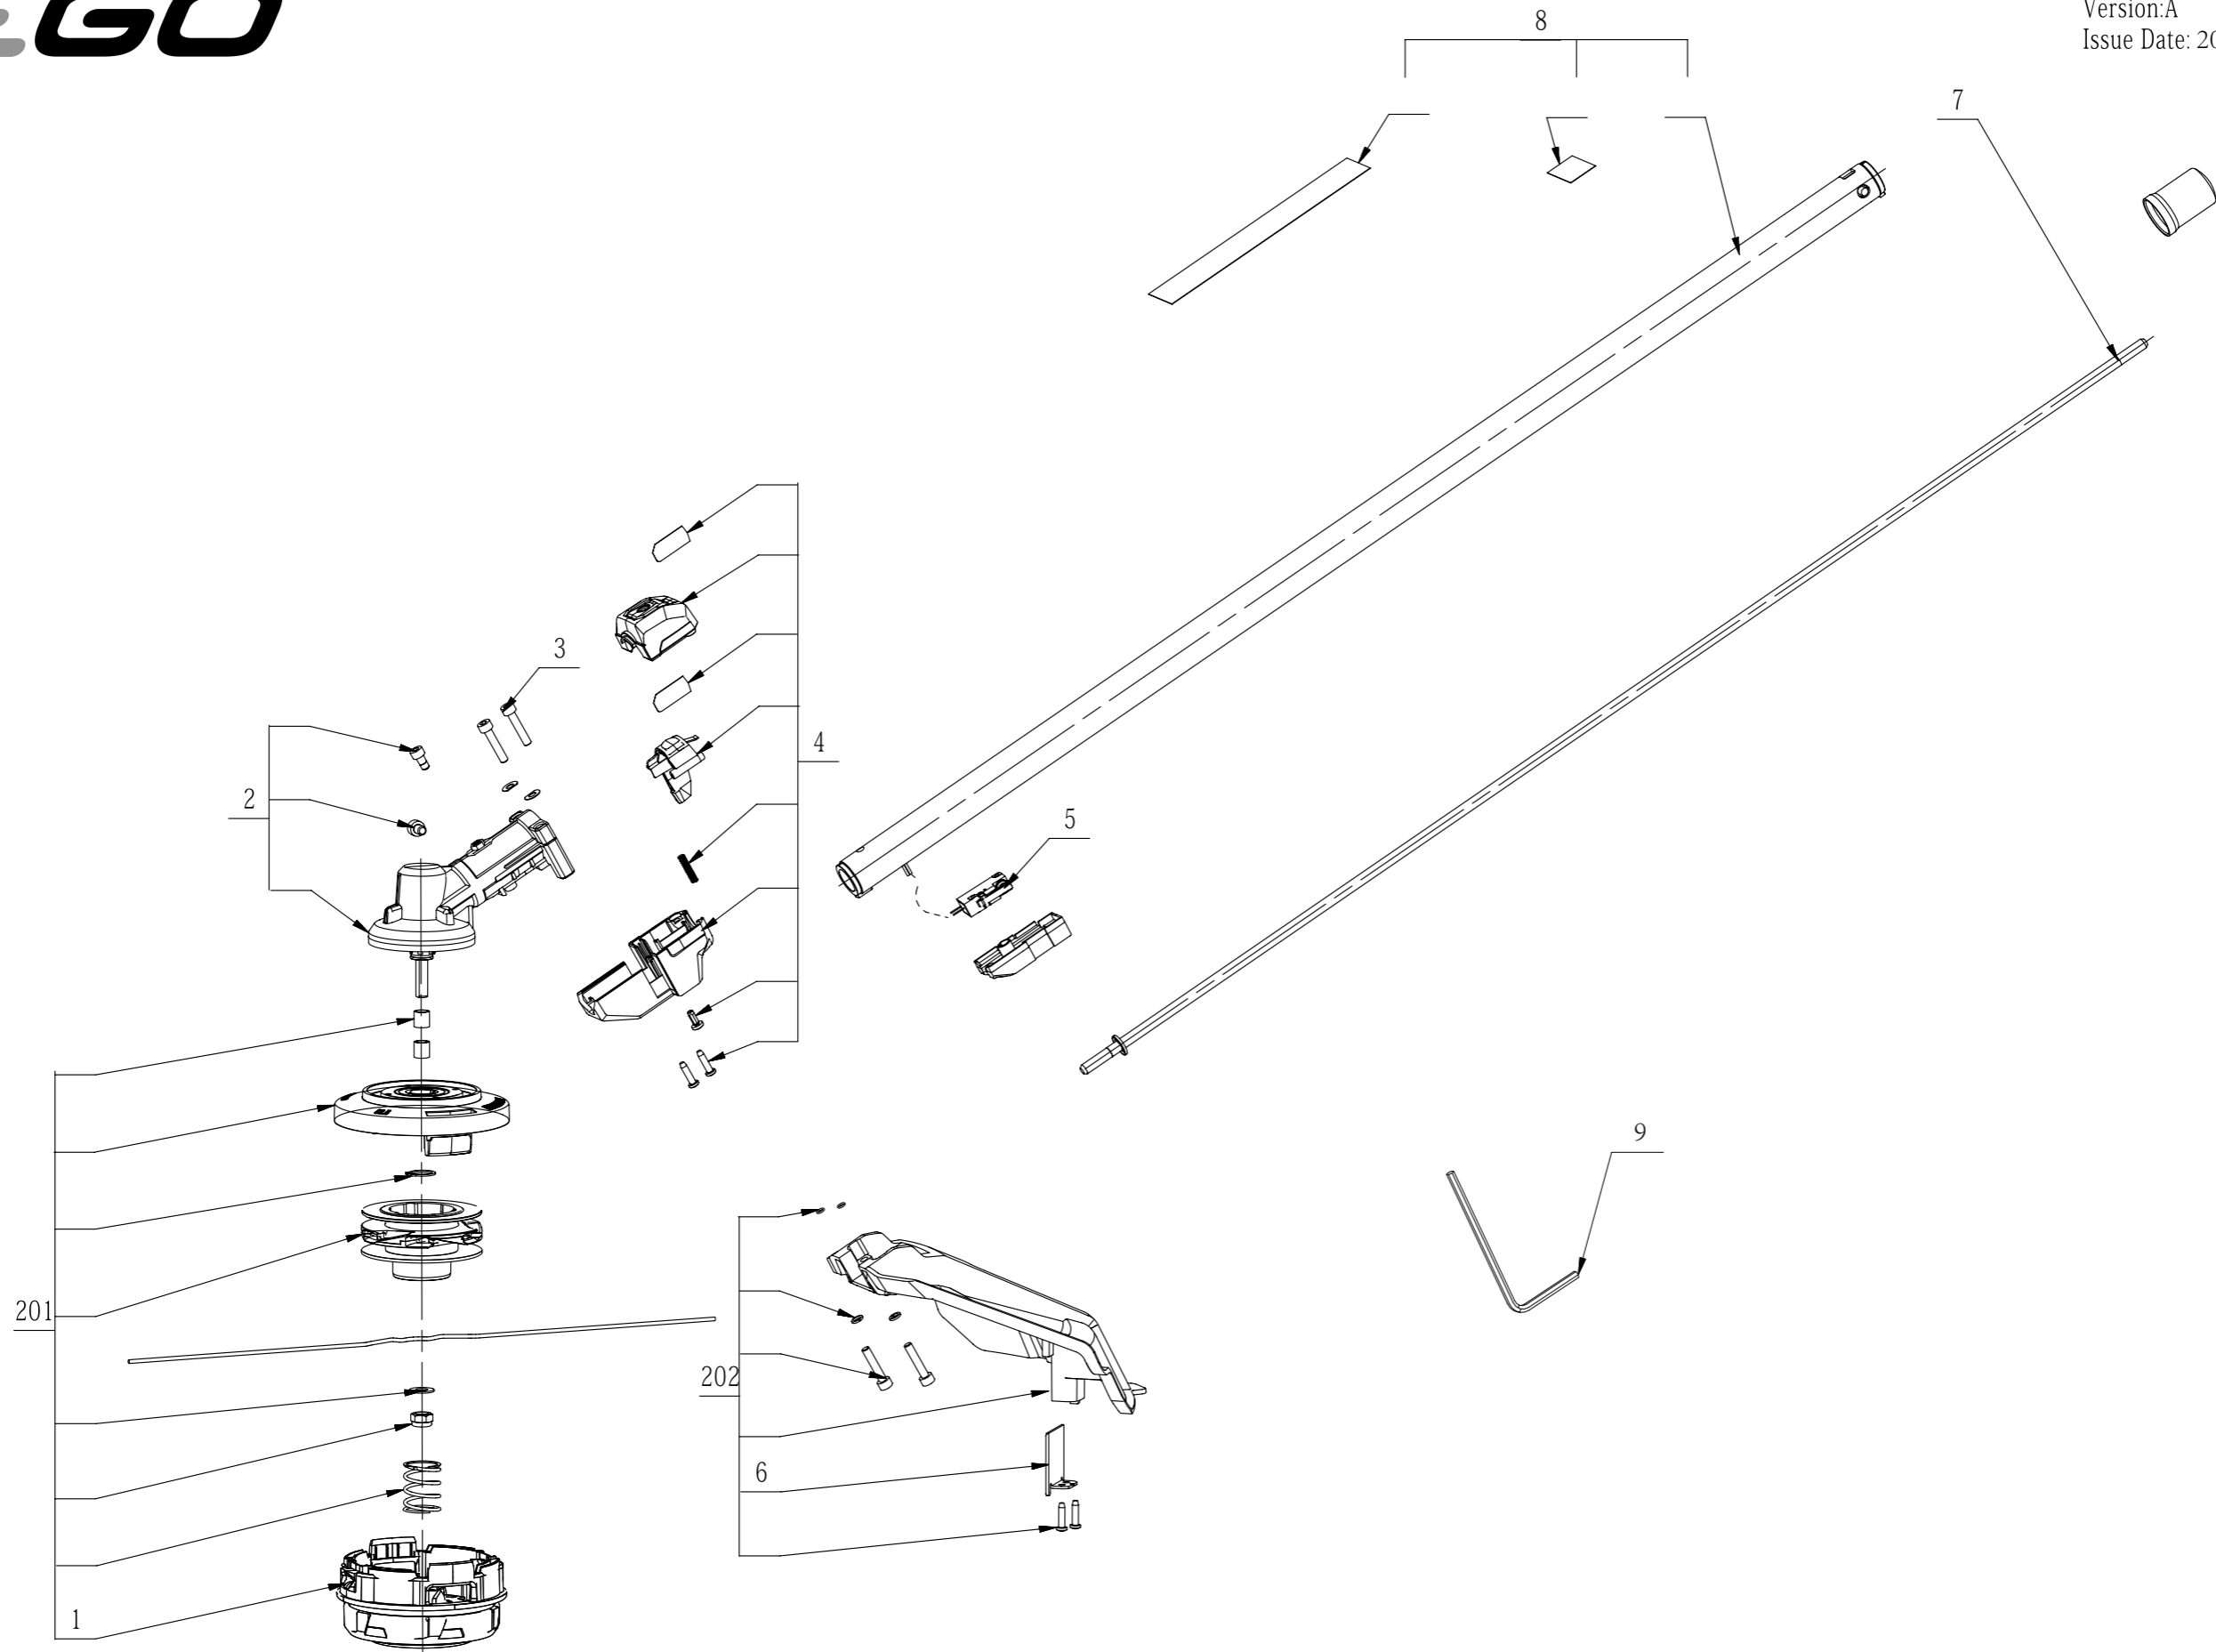

Product Description: String Trimmer Attachment
Model Number: STA1600
Service Item Number: F850023001S01
Version: A
Issue Date: 2026/05/27

Service Part List_STA1600_Version A

No.	Product Model#	Part Number	Description	Qty
1	STA1600	2826637003	Lower Housing ASSY	1
2	STA1600	2790750001	Gear Case Assembly	1
3	STA1600	5620216003	Hexagon Socket Screw	2
4	STA1600	2829799001	Switch Box Assembly	1
5	STA1600	4870728003	Micro Switch	1
6	STA1600	3705934001	Blade	1
7	STA1600	2829345001	Shaft Assembly	1
8	STA1600	2829657001	Connecting Tube Assembly	1
9	STA1600	5680164001	Inner Hexagon Spanner	1
201	STA1600	2829341001	Cutting Head Set	1
202	STA1600	2829156001	Protective Cover Assembly	1