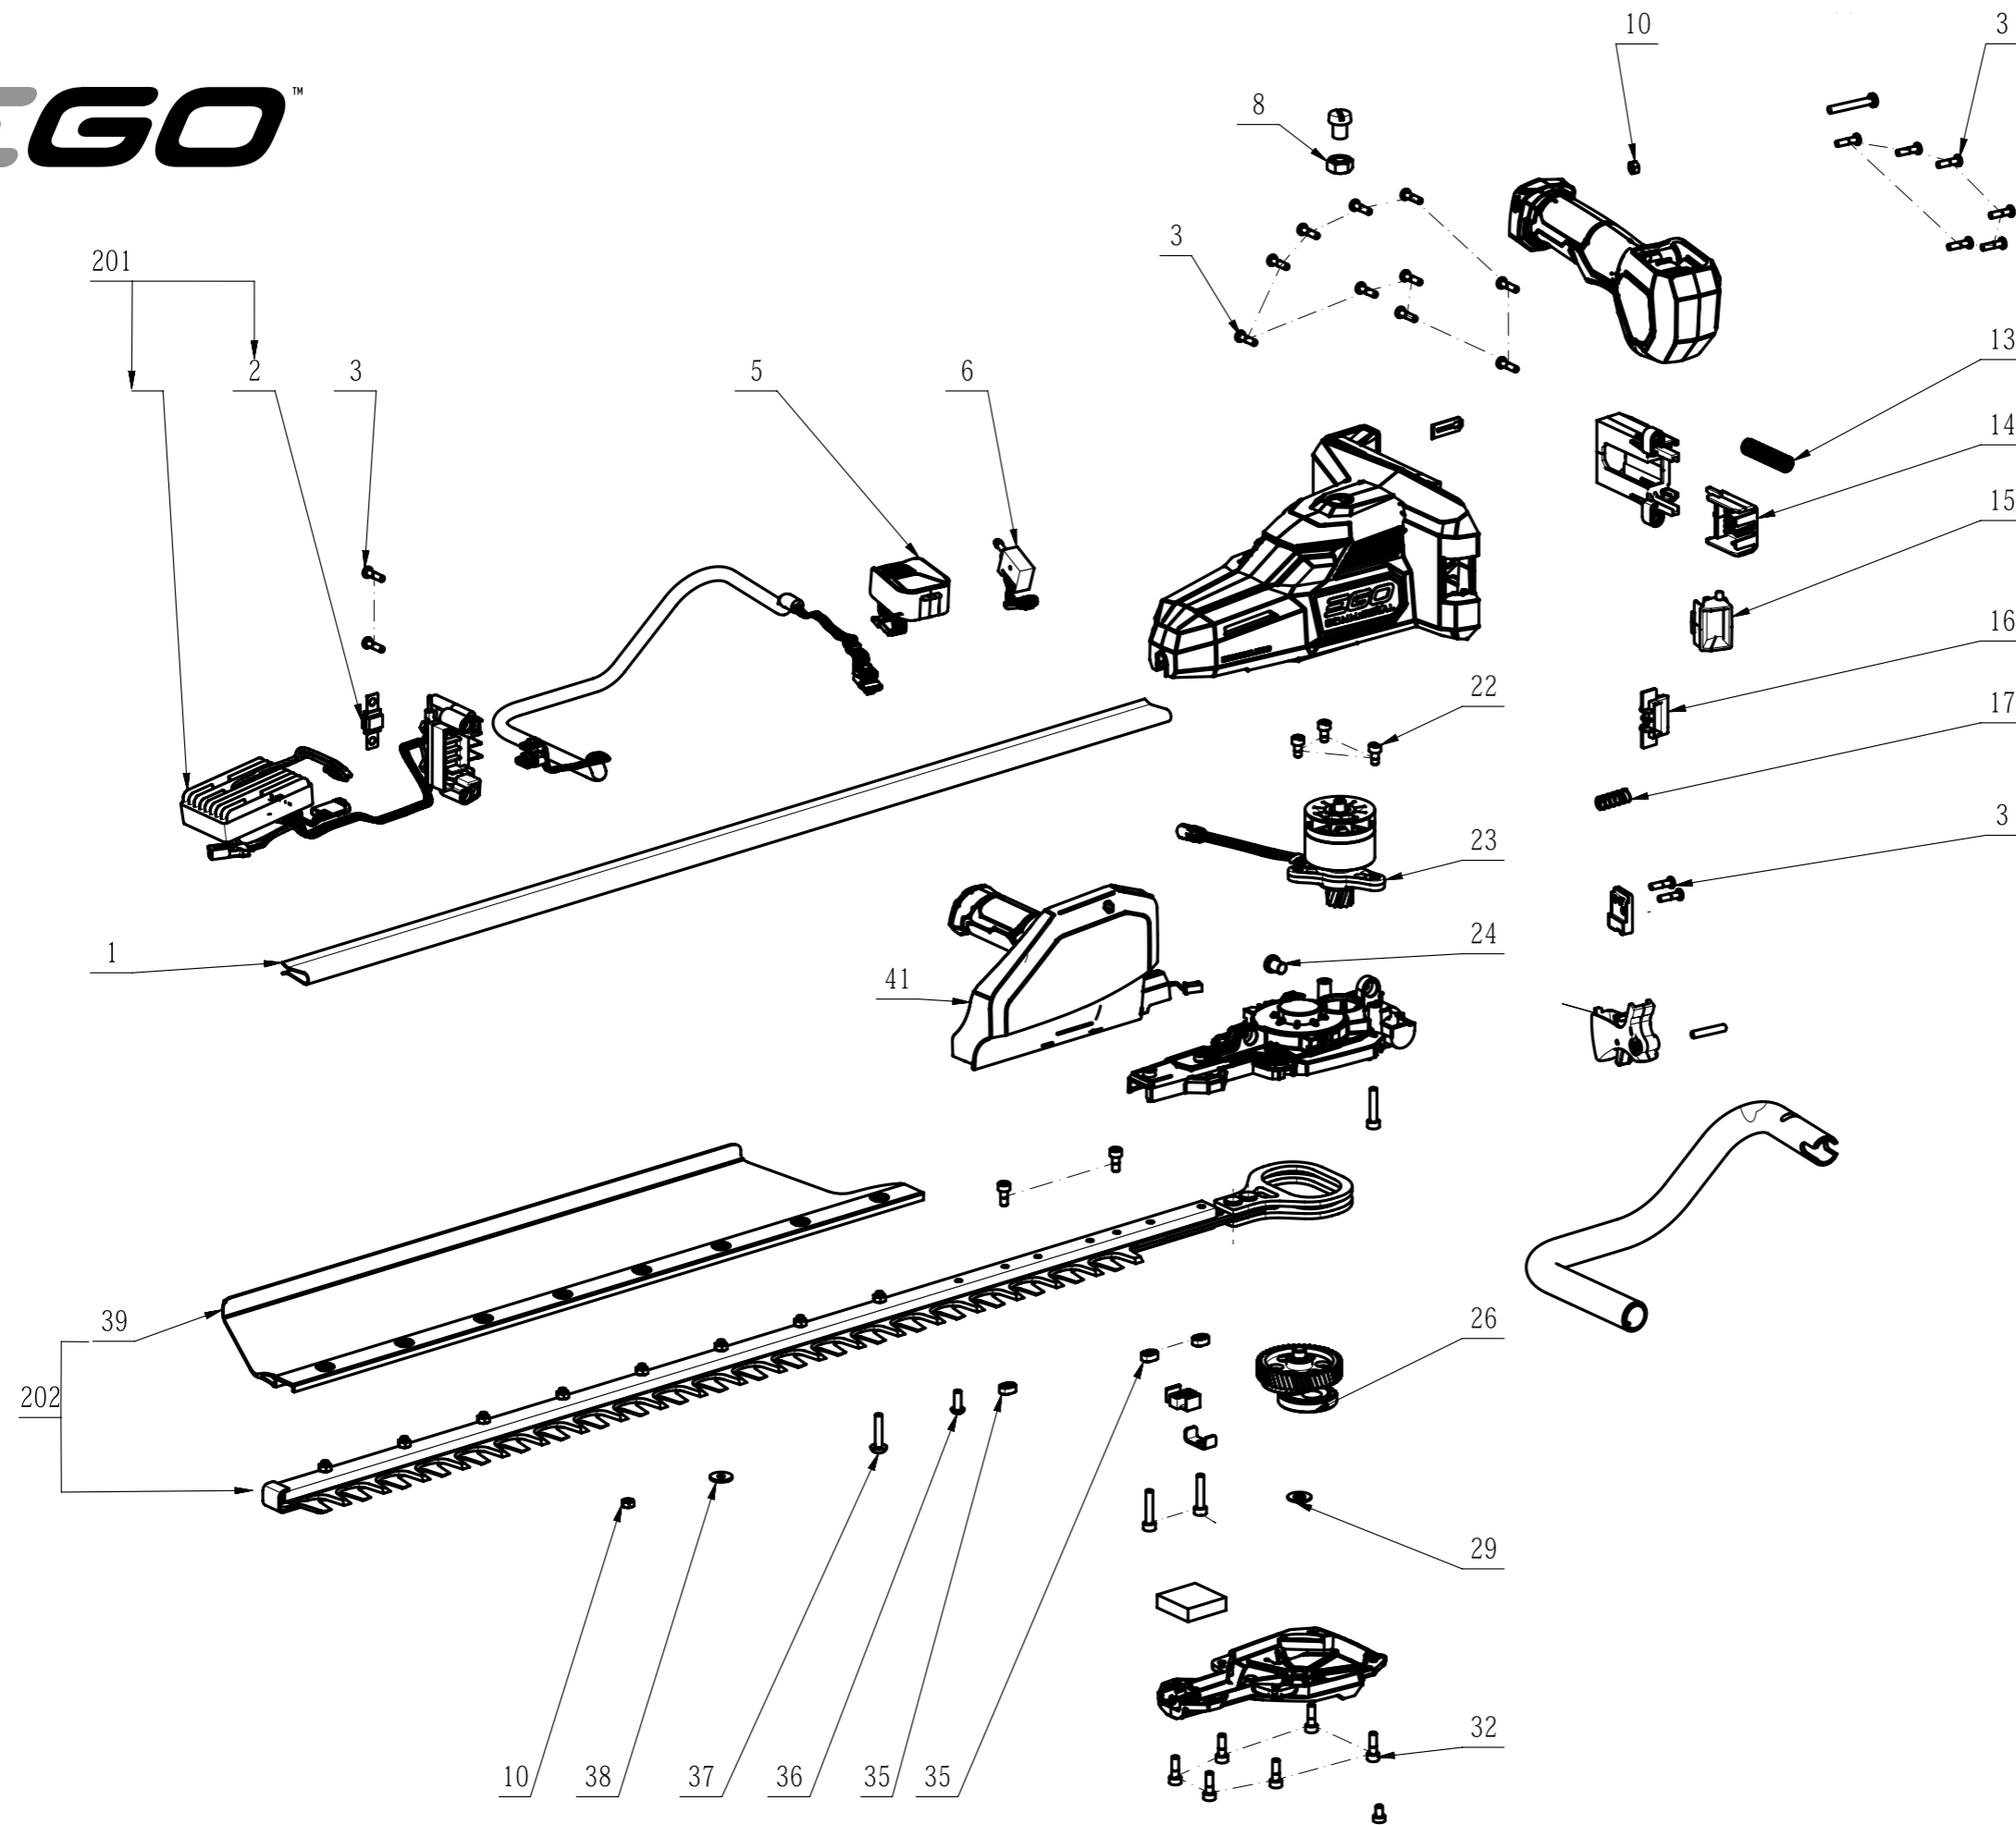

Product Description:Hedge Trimmer  
Model Number:HTX7500S  
Service Item Number:F830046001S01  
Version:A  
Issue Date: 2026/05/14

## Service Part List\_HTX7500S\_Vervion A

No.	Product Model#	Part Number	Description	Qty
1	HTX7500S	3136977001	Sheath	1
2	HTX7500S	4590374001	Fuse	1
3	HTX7500S	5620479001	Screw	21
5	HTX7500S	2832681001	LED Electric Assembly	1
6	HTX7500S	4871125001	Switch Assembly	1
8	HTX7500S	5630019005	Hexagon Nut	1
10	HTX7500S	5630007004	Prevailing Torque Hexagon Nut	2
13	HTX7500S	3660979001	Compression Spring	1
14	HTX7500S	3131427001	Sliding Block	1
15	HTX7500S	3127498001	Power Pack Button	1
16	HTX7500S	3127497001	Power Pack Button	1
17	HTX7500S	3660013001	Spring1	1
22	HTX7500S	5620213004	Hexagon Socket Screw	1
23	HTX7500S	2791017001	Motor & Gear Assembly	1
24	HTX7500S	5620606001	Hexagon Socket Screw	1
26	HTX7500S	2853472001	Eccentric Shaft Assembly	1
29	HTX7500S	5650569001	Plain Washer	1
32	HTX7500S	5620019005	Hexagon Socket Screw	8
35	HTX7500S	3580331001	Bushing	3
36	HTX7500S	5611124002	Hexagon Socket Button Head Scre	1
37	HTX7500S	5611133002	Hexagon Socket Button Head Scre	1
38	HTX7500S	5650487001	Plain Washer	1
39	HTX7500S	2852767001	Grass Catcher Assembly	1
41	HTX7500S	2853471002	Handle Assembly	1
201	HTX7500S	2832680001	Electric Assembly	1
202	HTX7500S	2853470001	Blade Set	1