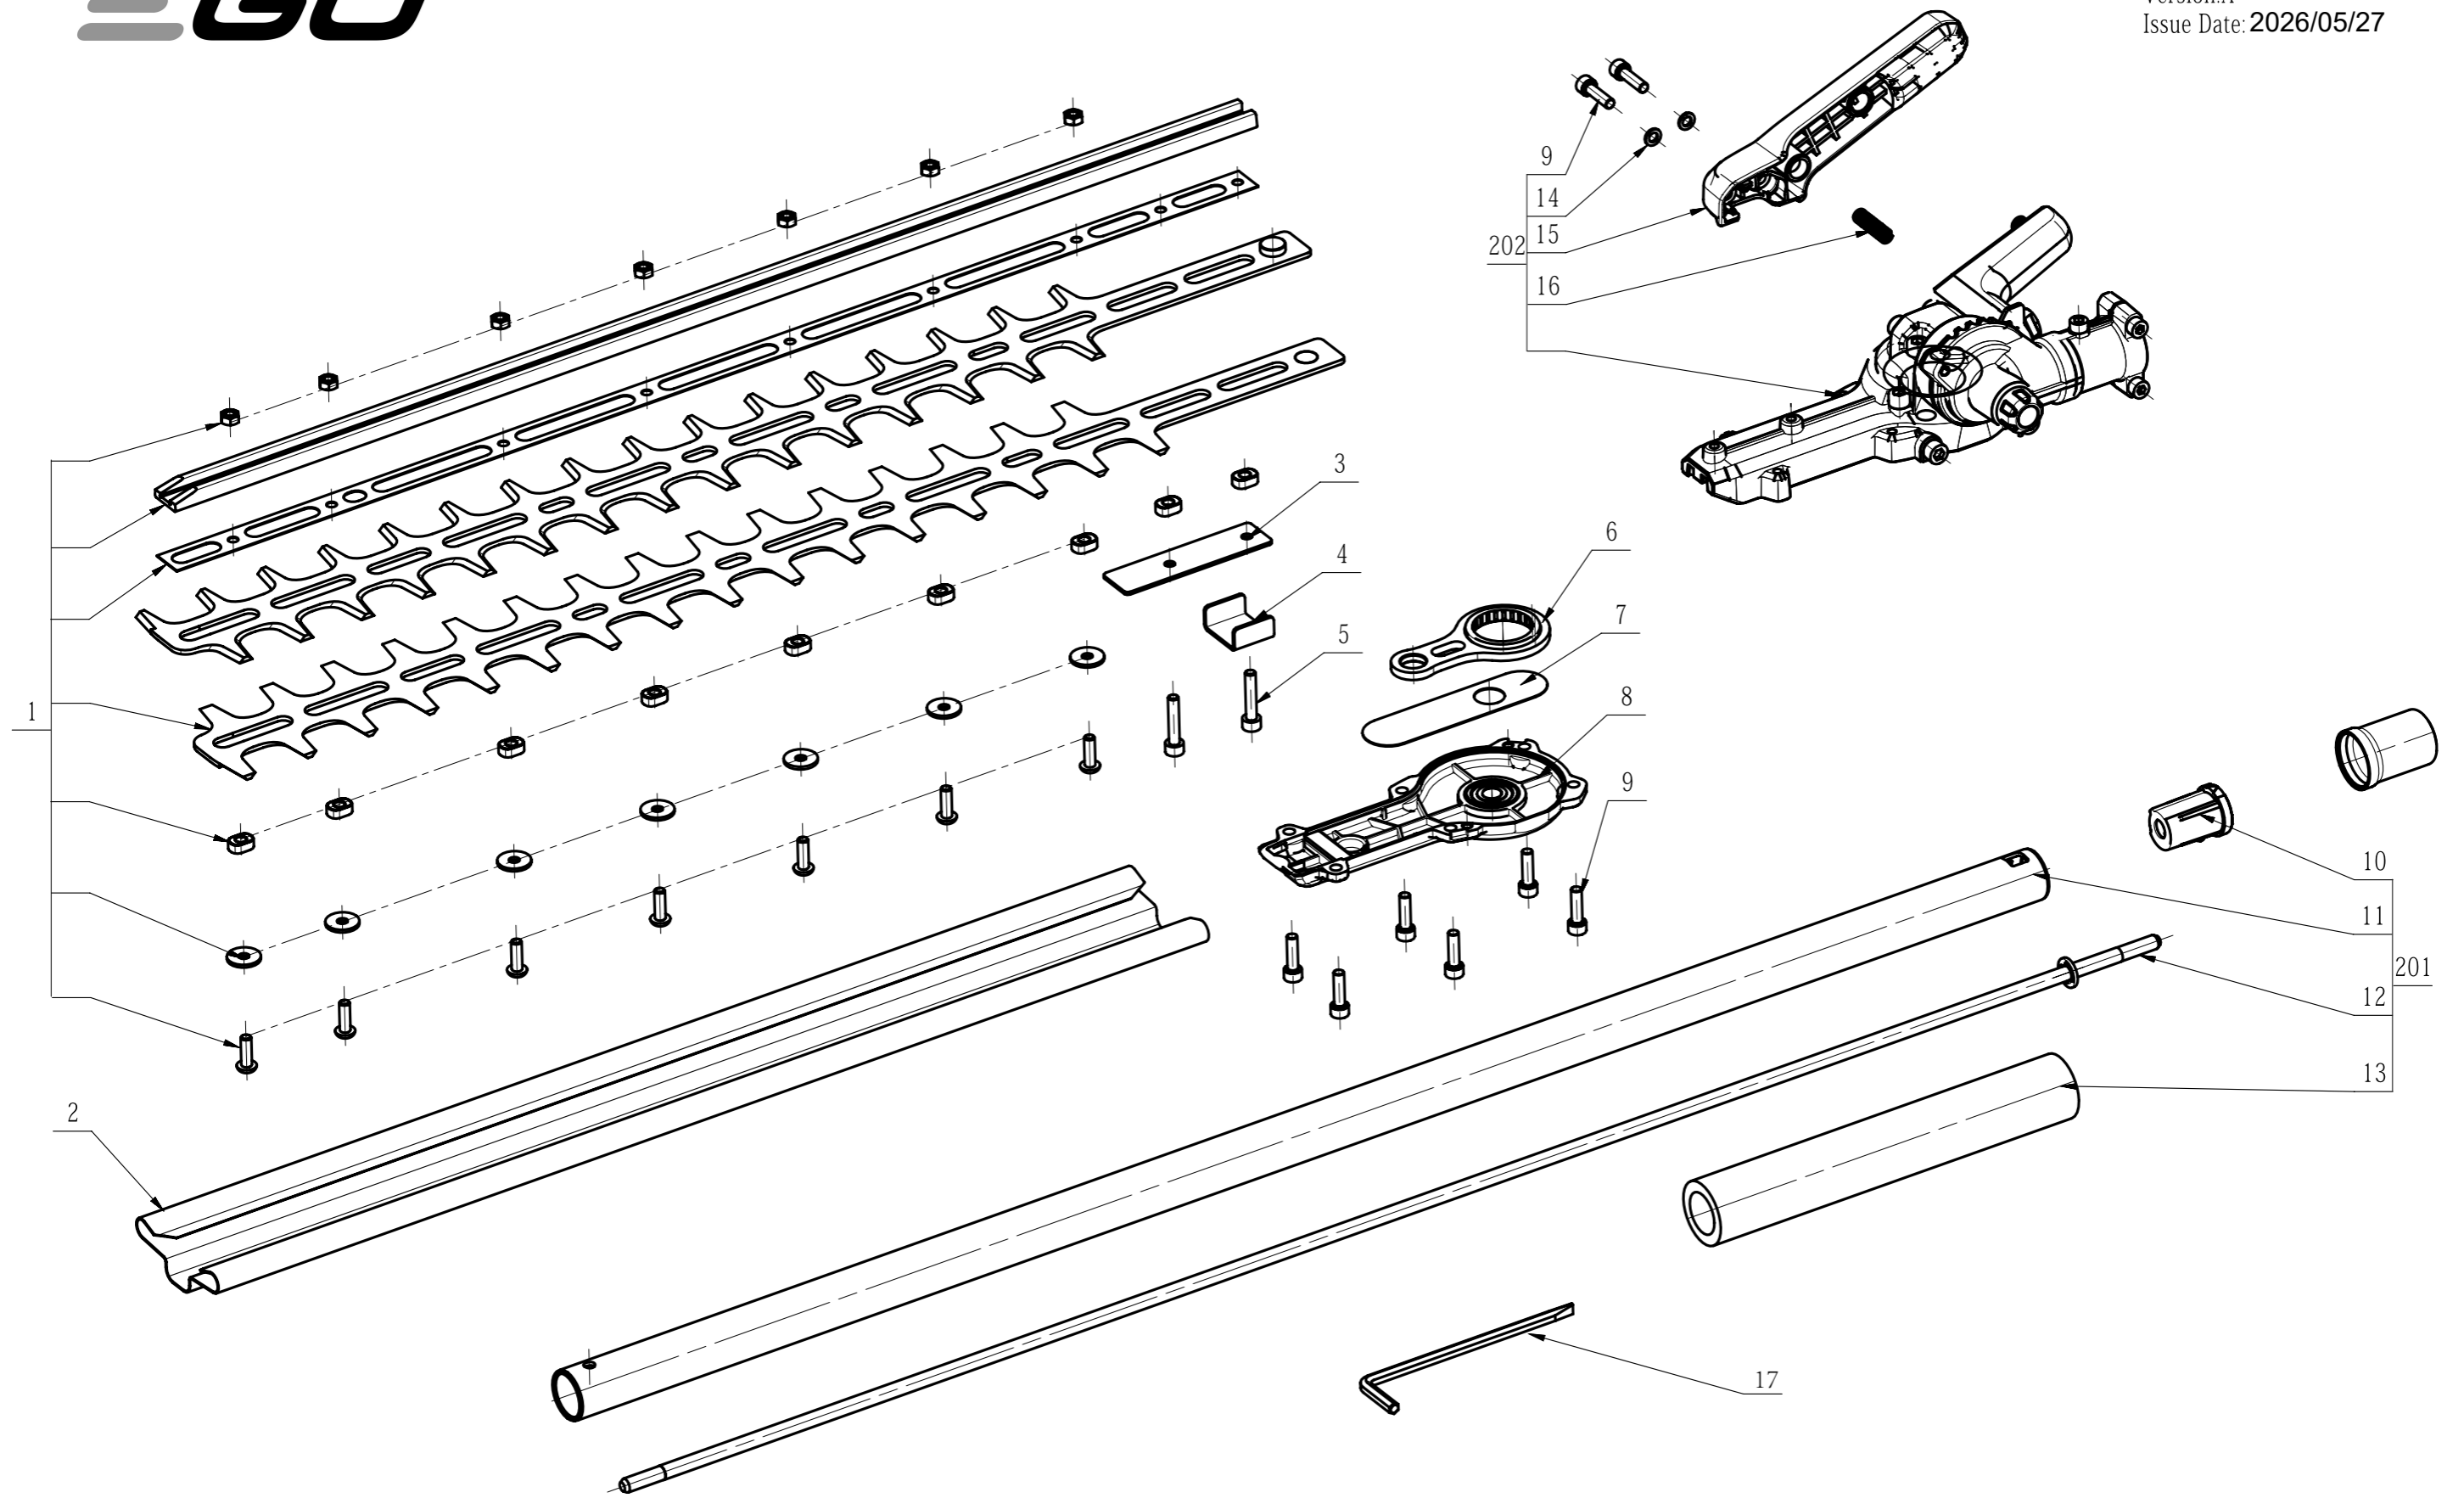

Product Description: Hedge Trimmer Attachment
Model Number: HTA2020
Service Item Number: F850002009S01
Version:A
Issue Date: 2026/05/27

Service Part List_HTA2020_Version A

No.	Product Model#	Part Number	Description	Qty
1	HTA2020	2824872002	Blade Set	1
2	HTA2020	3128882001	Sheath	1
3	HTA2020	3705991001	Support Plate	1
4	HTA2020	3706098001	Upper Support Plate	1
5	HTA2020	5620216005	Hexagon Socket Screw	2
6	HTA2020	2824890002	Link Assembly	1
7	HTA2020	3700736001	Support Plate	1
8	HTA2020	2824873002	Lower Housing ASSY	1
9	HTA2020	5620446005	Hexagon Socket Screw	8
10	HTA2020	3128859001	Guiding Block	1
11	HTA2020	2850513001	Connecting Tube Assembly	1
12	HTA2020	2824792002	Shaft Assembly	1
13	HTA2020	3706123001	Sheath	1
14	HTA2020	5650404001	Washer	2
15	HTA2020	3402842001	Bevel Lever	1
16	HTA2020	3660094001	Spring	1
17	HTA2020	5680210001	Inner Hexagon Spanner	1
201	HTA2020	2825115003	Connecting Tube ASSY	1
202	HTA2020	2825853001	Gear Case ASSY	1