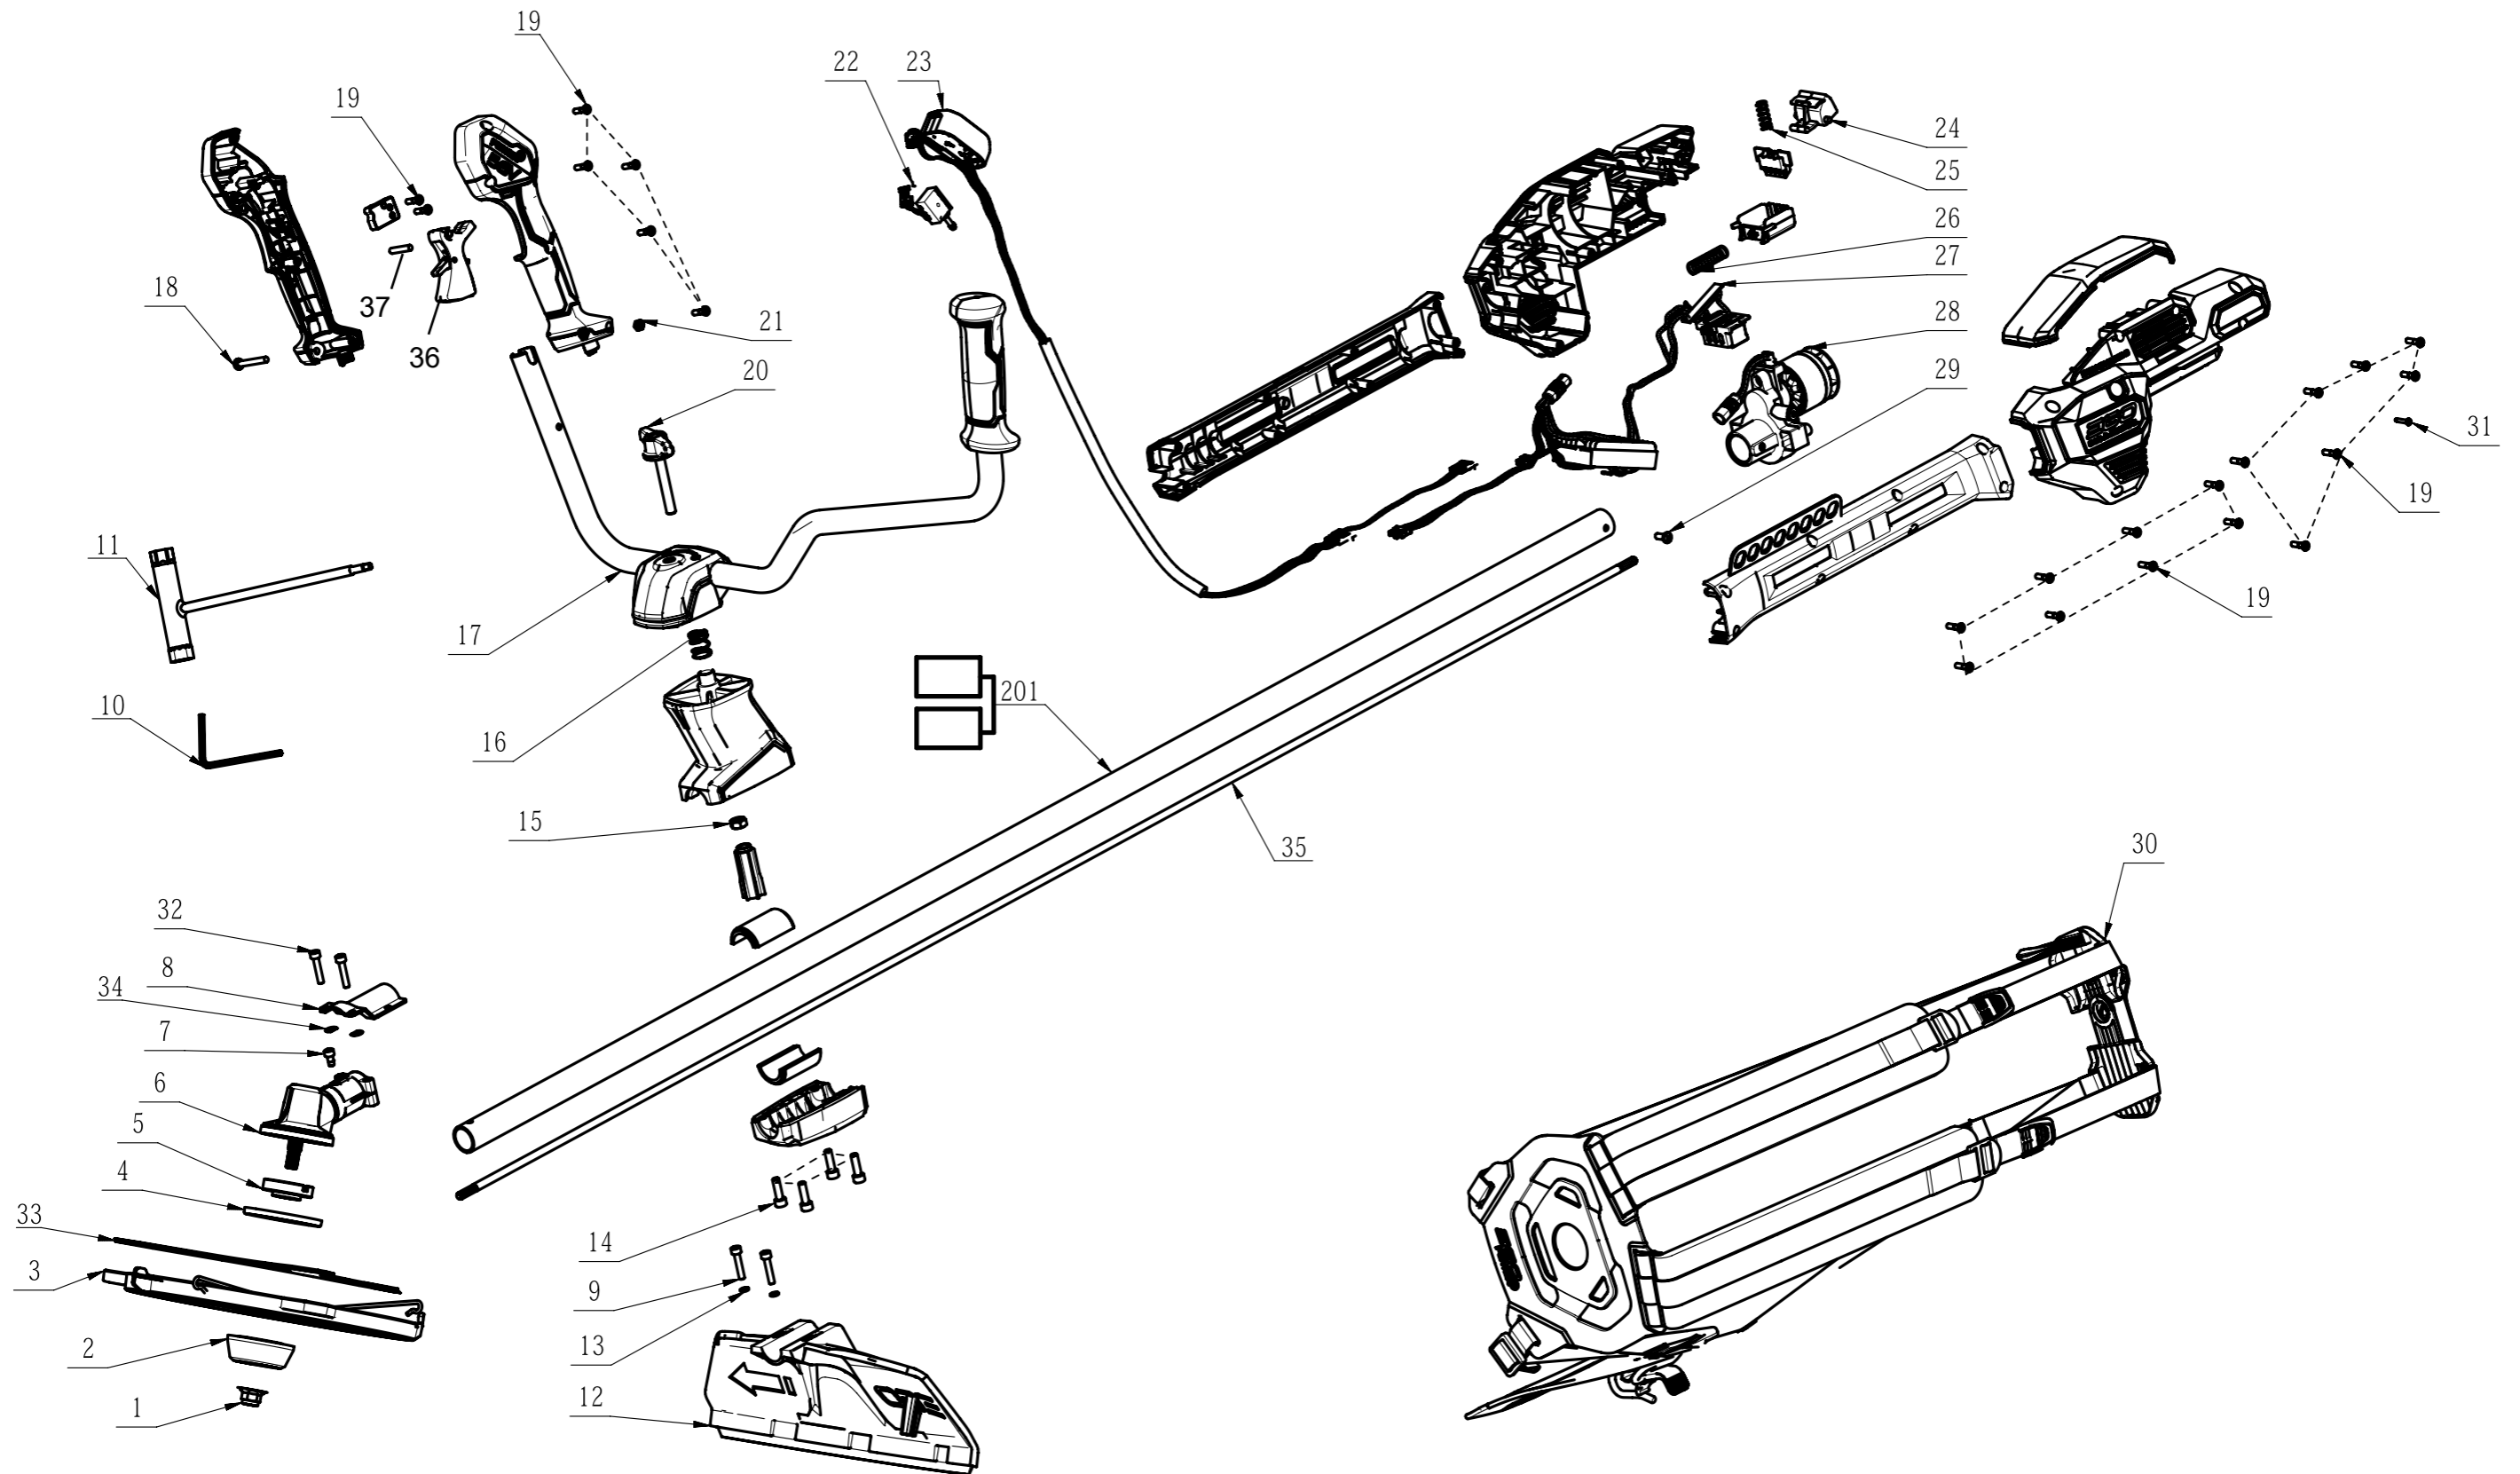

Product Description: Brush Cutter
Model Number: BCX4500
Service Item Number: F810055001S01
Version: A
Issue Date: 2025/11/10

Service Part List_BCX4500_Vervion A

No.	Product Model#	Part Number	Description	Qty
1	BCX4500	5630292001	Nut	1
2	BCX4500	3421864001	Outer Flange	1
3	BCX4500	2824948002	Blade Cover	1
4	BCX4500	3706103001	Shield	1
5	BCX4500	3552509001	Inner Flange	1
6	BCX4500	2825611001	Gear Case ASSY	1
7	BCX4500	5620213003	Hexagon Socket Screw	1
8	BCX4500	3705417001	Fixing Board	1
9	BCX4500	5620216006	Hexagon Socket Screw	2
10	BCX4500	5680164001	Inner Hexagon Spanner	1
11	BCX4500	5680217001	Wrench	1
12	BCX4500	2825605001	Guard ASSY	1
13	BCX4500	5650015012	Spring Washer	2
14	BCX4500	5620334004	Hexagon Socket Screw	4
15	BCX4500	5630016006	Hexagon Nut	1
16	BCX4500	3660712001	Compression Spring	1
17	BCX4500	2850212001	Auxiliary Handle Assembly	1
18	BCX4500	5620662001	Hexagon Socket Screw	1
19	BCX4500	5620479001	Screw	22
20	BCX4500	5640272001	Wing Bolt	1
21	BCX4500	5630007006	Prevailing Torque Hexagon Nut	1
22	BCX4500	4870985001	Switch Assembly	1
23	BCX4500	2831518002	LED Electric Assembly	1
24	BCX4500	3127498001	Power Pack Button	1
25	BCX4500	3660013003	Spring1	1
26	BCX4500	3660818001	Compression Spring	1
27	BCX4500	2831519002	Electric Assembly	1
28	BCX4500	2790711001	Motor And Gear Case Assembly	1
29	BCX4500	5620050007	Screw	1
30	BCX4500	2824576001	Backpack Subassembly	1
31	BCX4500	5610241002	Screw	1
32	BCX4500	5620216005	Hexagon Socket Screw	2
33	BCX4500	3706105001	Blade	1
34	BCX4500	5650598001	Washer	2
35	BCX4500	3555995001	Drive Shaft	1
36	BCX4500	2825785001	Switch Lever ASSY	1
37	BCX4500	5670186001	Pin	1
201	BCX4500	2829199004	Connecting Tube Assembly	1